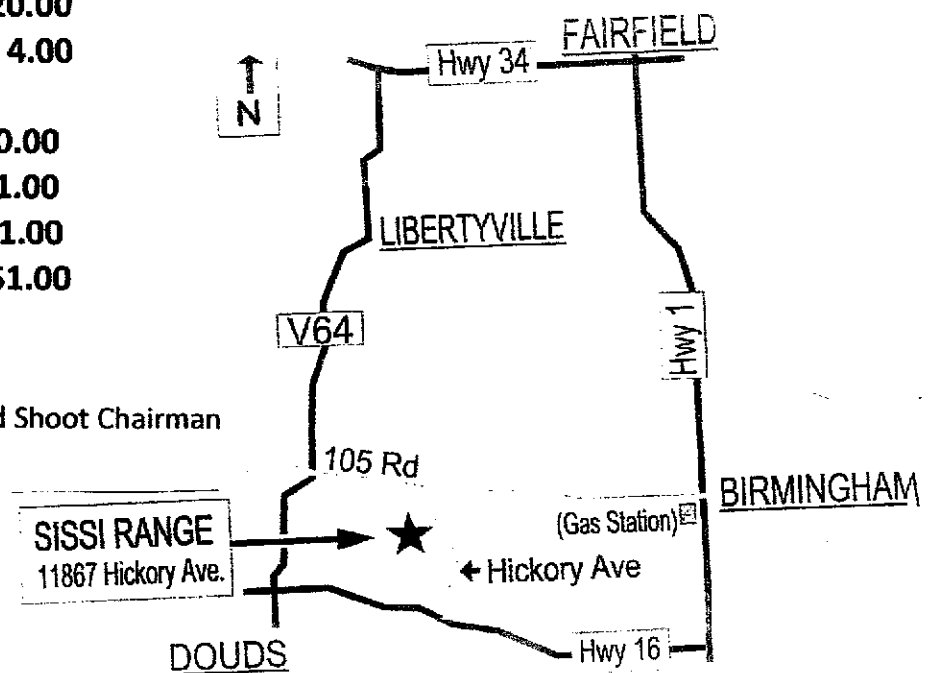

IOWA BLACK POWDER FEDERATION

www.iowablackpowderfederation.net

2026 STATE RIFLE SHOOT

August 7, 8, 9, 2026

SHOOTING HOURS

Friday and Saturday – 8:00 a.m. to 5:00 p.m.

Sunday - 8:00 a.m. to 12:30 noon (no relay posted after 12:30)

ALL MATCHES RE-ENTRY

Protest time begins after last scores posted for 15 minutes

Awards (Sunday) to follow ASAP

HOSTED BY

SOUTHEASTERN IOWA SPORTSMAN SOCIETY

11867 HICKORY AVENUE -- BIRMINGHAM, IA 52535

REGISTRATION FEES

Members-----$10.00

Non-Members-----$20.00

Sub-Junior and Junior*----.$ 4.00

*No Charge for targets

10 Punch Ticket Card $10.00

Each Target-----.$1.00

Practice Target -----.$1.00

Re-Entry Targets**-----.$1.00

(**Highest Score Counts)

Roger Eichelberger, Pres. IBPF and Shoot Chairman

24135-590th St.

Palmer, IA 50571

712-335-0629

rjharley@palmerone.com

Norma Holcomb, IBPF Sec-Treas

4216 E Douglas Ave

Des Moines, IA 80317

512624712 or 515-979-3446

IBPF Memberships or renewals available at shoot

Concession Stand Available for Breakfast, Lunch and Dinner

Camping Available on Grounds - Contact Bill Shipley 641-919-911 billshipley1@gmail.com