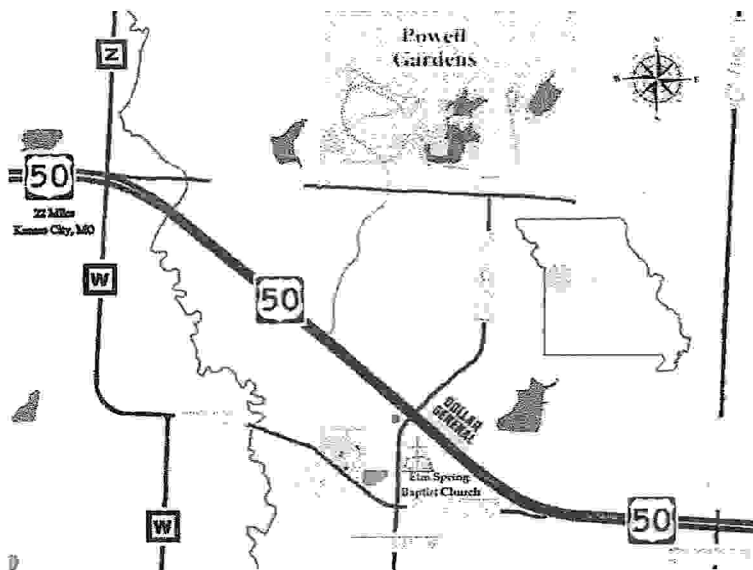

<http://mocabps.com/FOML.htm>

Find us on Facebook

For Additional Information / Questions:

Contact: Park A. Wood

parkawood@gmail.com

(816) 698-9149

+38° 51' 17.91", -94° 2' 44.71"

1637 NW 550th Rd, Kingsville, MO

Directions

From the East: From Highway 50, turn south 2 1/2 miles West of Pittsville at the Dollar General. Follow the detail map.

From the West: From Highway 50, turn South 6 miles East of Lone Jack onto Highway W. Follow the detail map.